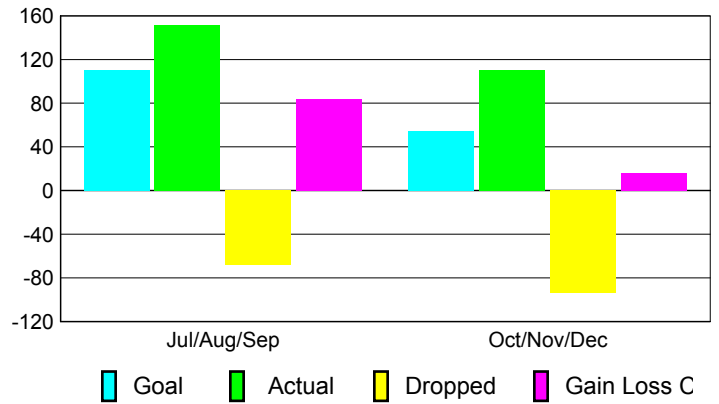

Membership Results 2010-2011

Goal, New, Dropped, Gain/Loss