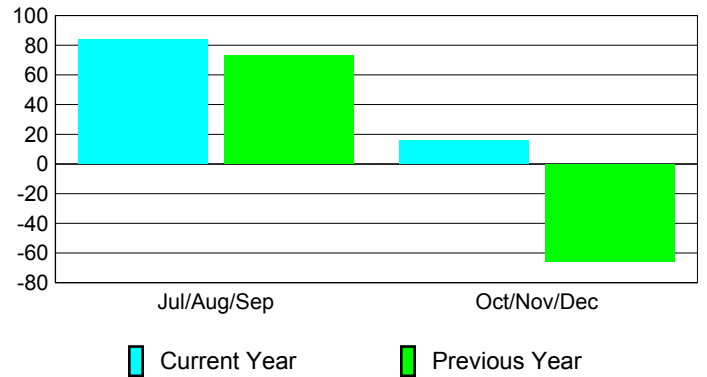

Comparison of Membership Gain/Loss

Current Year Compared to the Previous Year