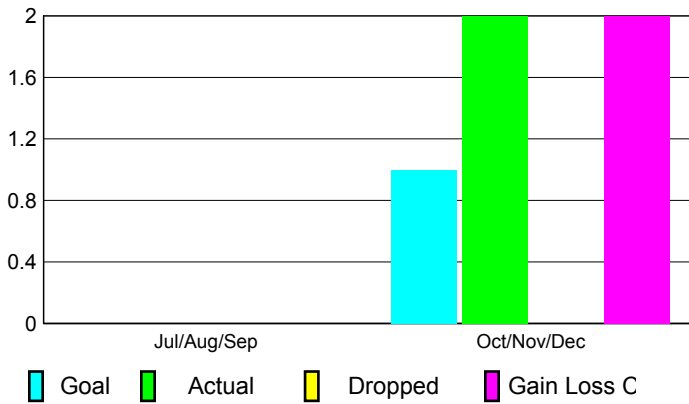

2010-2011 GMT Reports for District (or Undistricted) **District 334 A**

GMT: **Junichi Takata**

Location: **JAPAN**

GMT CA: **5**

CLUBS

Club Results
2010-2011

Clubs
2009-2010

Month	New Club Goal	Actual New Clubs	Actual Dropped Clubs	Gain/Loss of Clubs	Gain/Loss of Clubs
Jul/Aug/Sep	0	0	0	0	1
Oct/Nov/Dec	1	2	0	2	-1
Totals	1	2	0	2	0

Club Results 2010-2011

Goal, New, Dropped, Gain/Loss

Comparison of Club Gain/Loss

Current Year Compared to the Previous Year

YTD Status Quo Clubs 2010-2011

Status Quo Clubs Compared to Status Quo Members

MEMBERSHIP